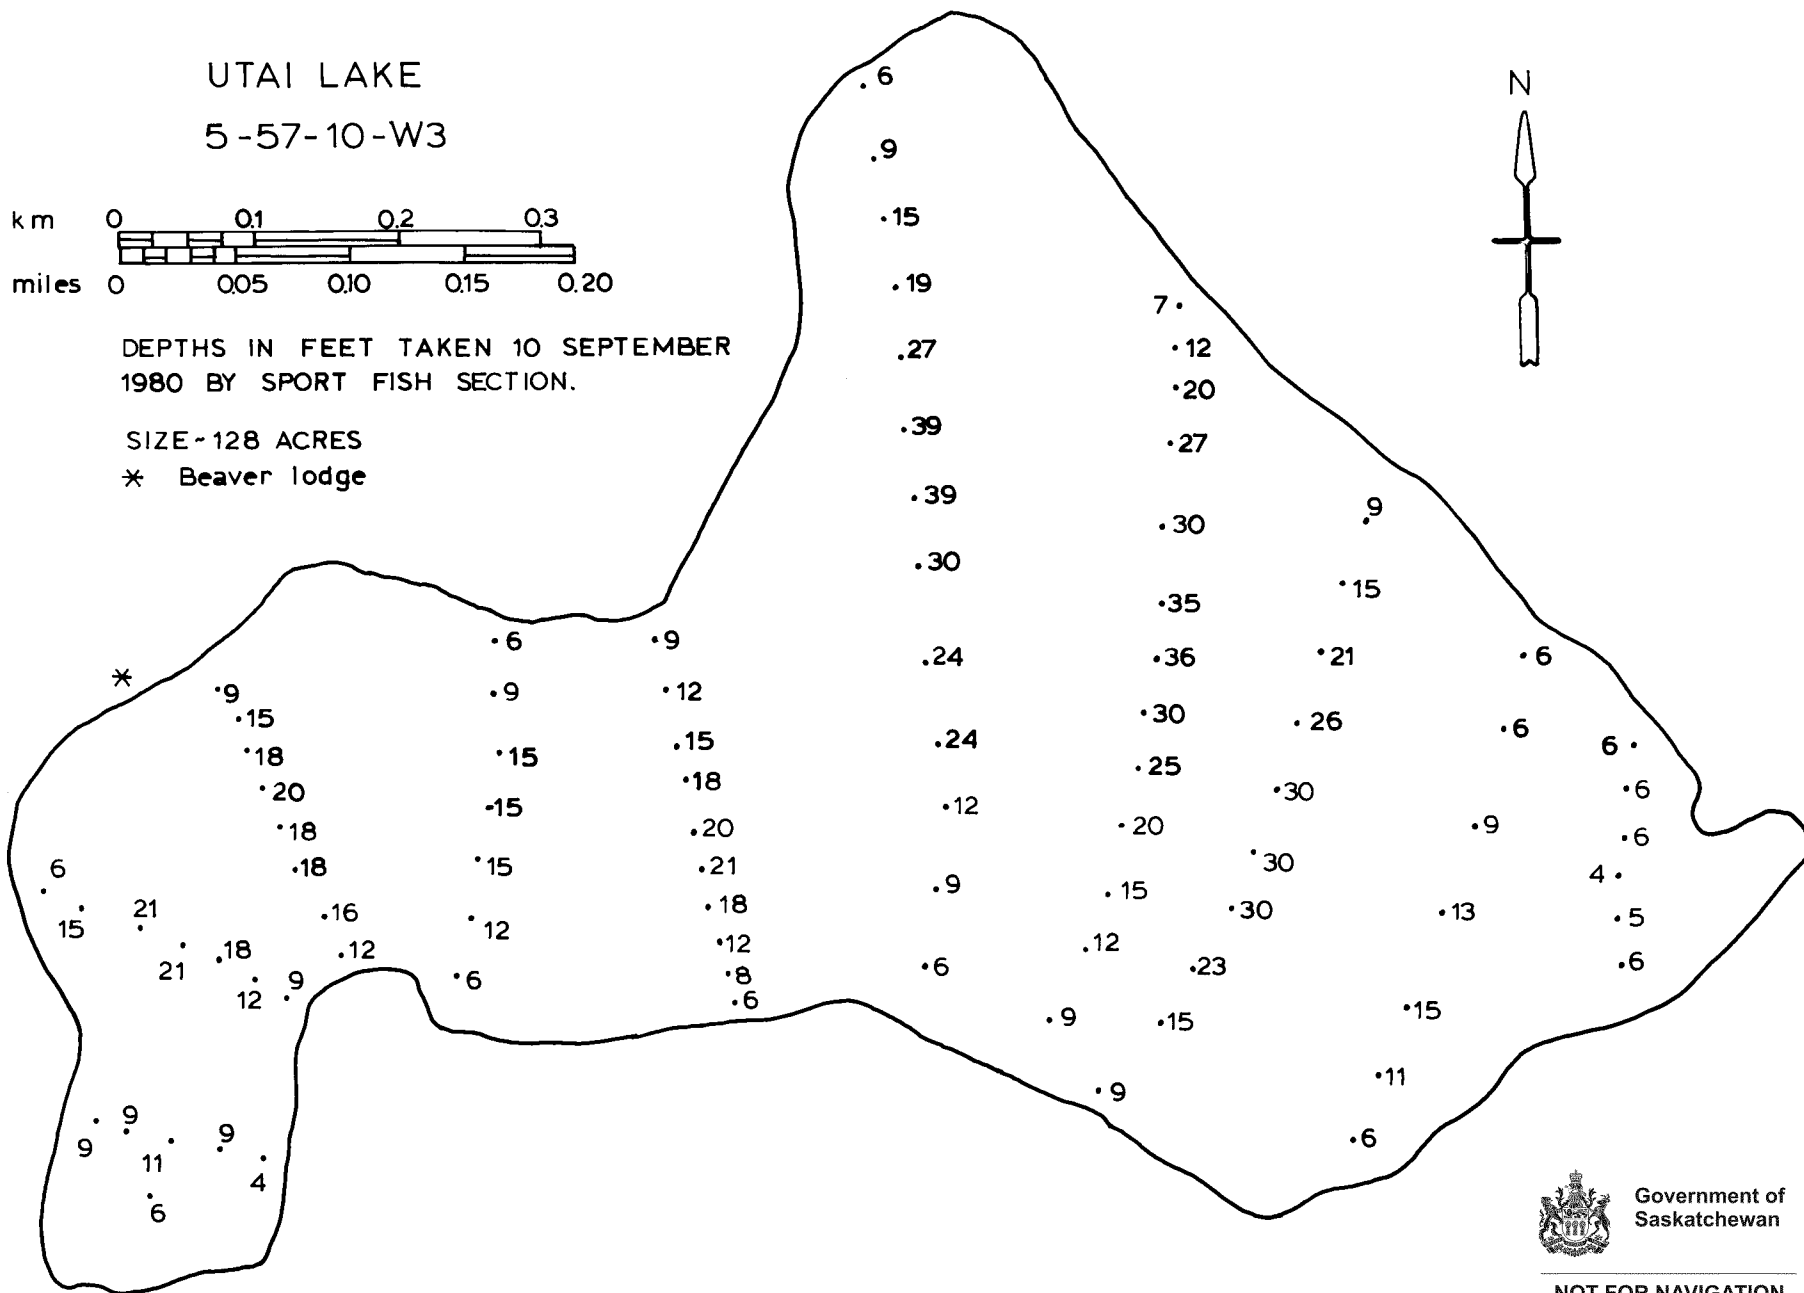

UTAI LAKE

5-57-10-W3

DEPTHS IN FEET TAKEN 10 SEPTEMBER 1980 BY SPORT FISH SECTION.

SIZE - 128 ACRES
* Beaver lodge

Government of
Saskatchewan

NOT FOR NAVIGATION