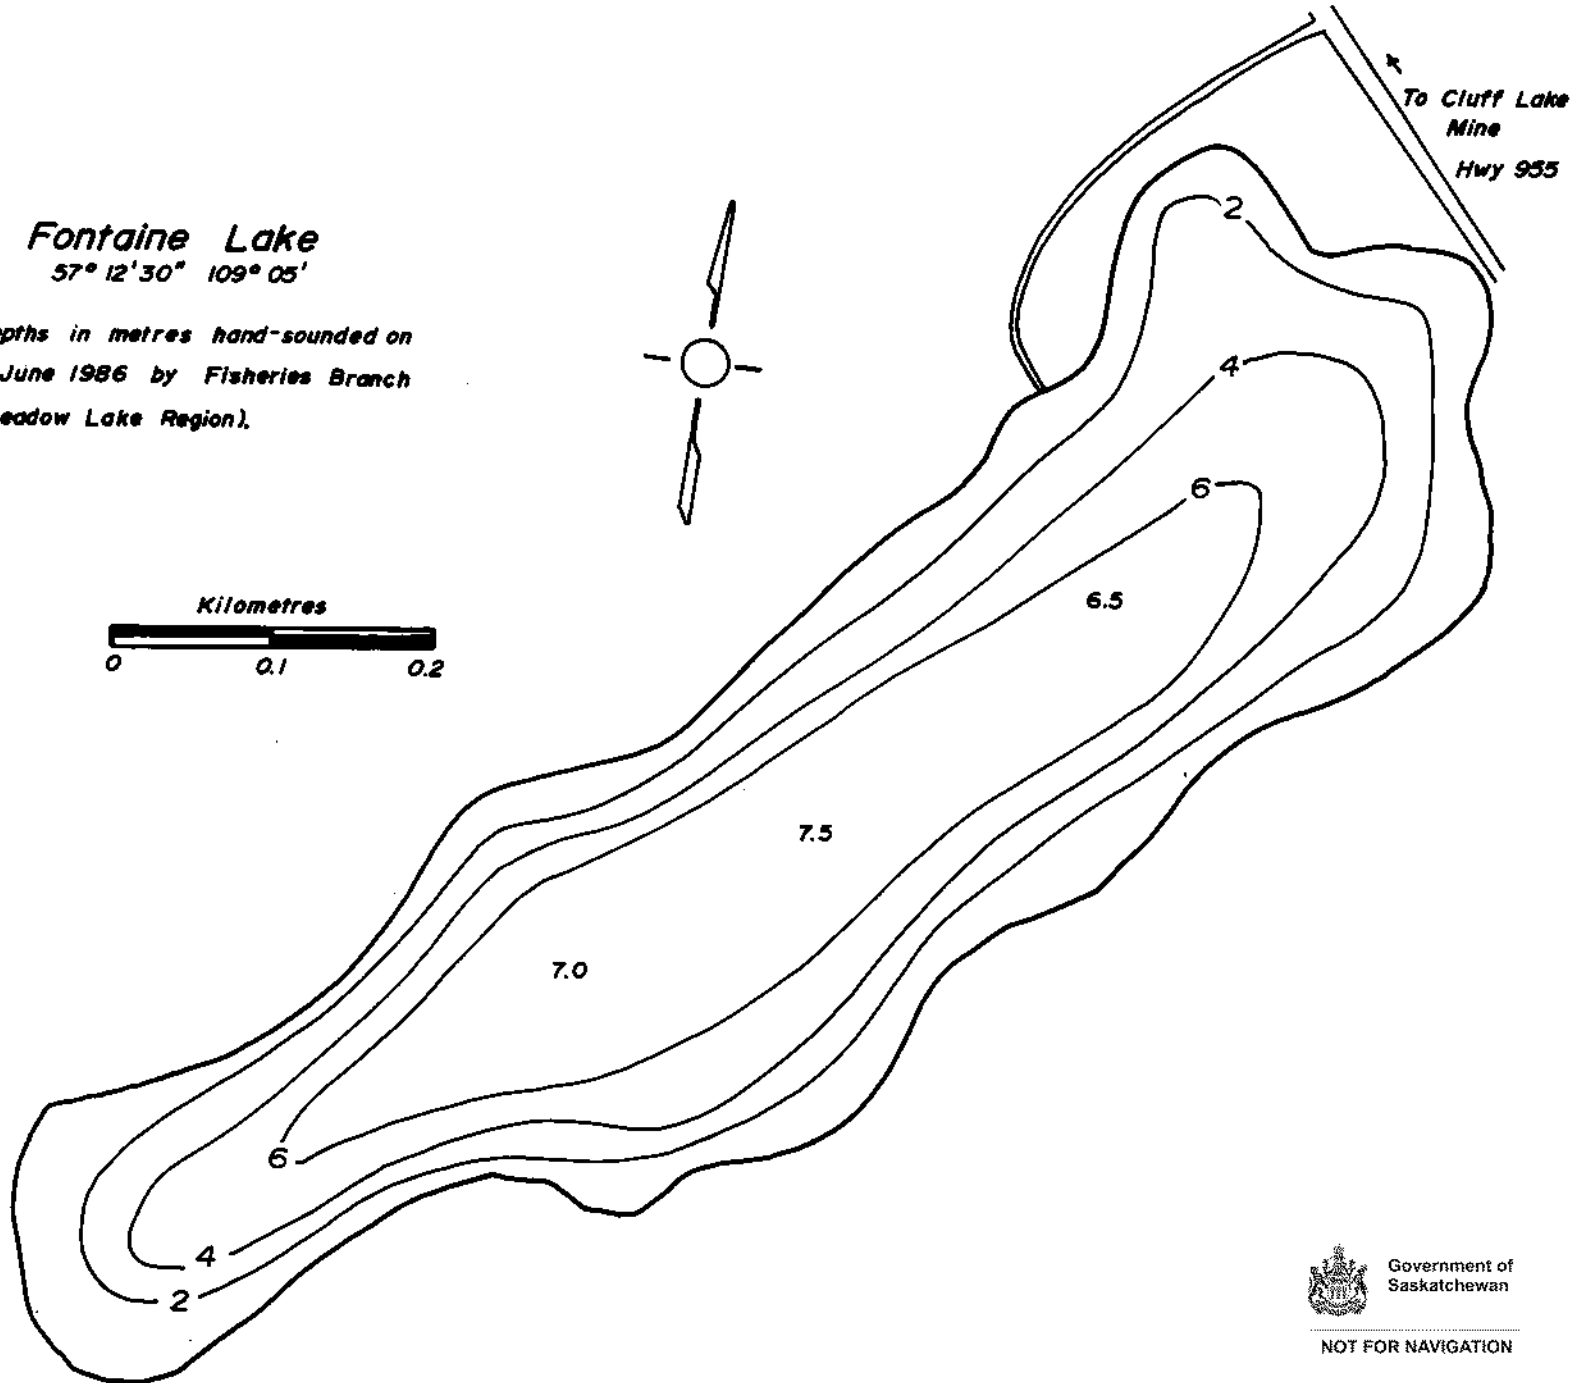

Fontaine Lake

57° 12' 30" 109° 05'

Depths in metres hand-sounded on
1 June 1986 by Fisheries Branch
(Meadow Lake Region).

Government of
Saskatchewan

NOT FOR NAVIGATION